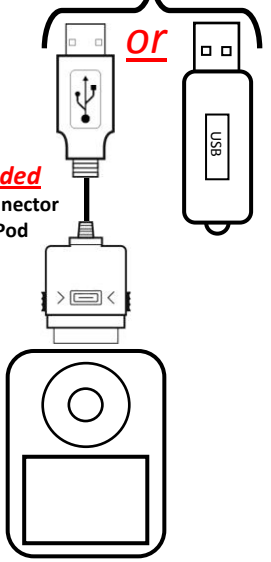

Vehicle Display Adapter

APF-Dxxx

iXA-W407BT

Build in Parrot Bluetooth

Included

USB Extension
+
iPod connector

Included
USB Extension

Included
USB connector
for iPod